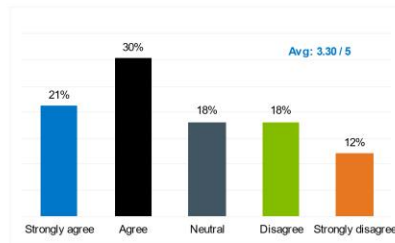

Community Engagement

Public Consultation Feedback

- 1775 local residents invited to participate
- Virtual exhibition with details of scheme and Q&A session
- 245 people engaged with the website - 32 feedback forms were received
- 50% support the provision of a community centre and 60% agreed that the proposal should include a nursery.

I support a community centre

I am in favour of a nursery

Size of community centre

I like the idea of a smaller centre with emphasis on dance