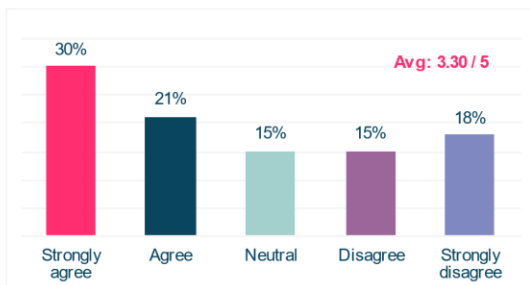

Community Engagement

Public Consultation Feedback

- 1775 local residents invited to participate
- Virtual exhibition with details of scheme and Q&A session
- 245 people engaged with the website - 32 feedback forms were received
- 50% support the provision of a community centre and 60% agreed that the proposal should include a nursery.

I support a community centre

I am in favour of a nursery

Size of community centre

I like the idea of a smaller centre with emphasis on dance