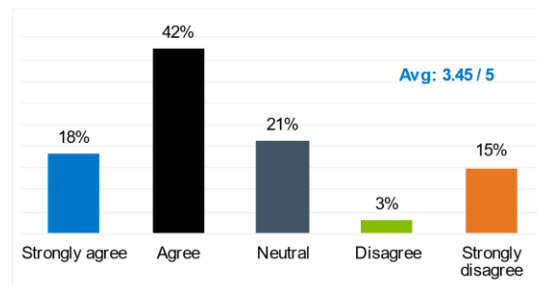

Community Engagement

Public Consultation Feedback

- 1775 local residents invited to participate
- Virtual exhibition with details of scheme and Q&A session
- 245 people engaged with the website - 32 feedback forms were received
- 50% support the provision of a community centre and 60% agreed that the proposal should include a nursery.

I support a community centre

I am in favour of a nursery

Size of community centre

I like the idea of a smaller centre with emphasis on dance